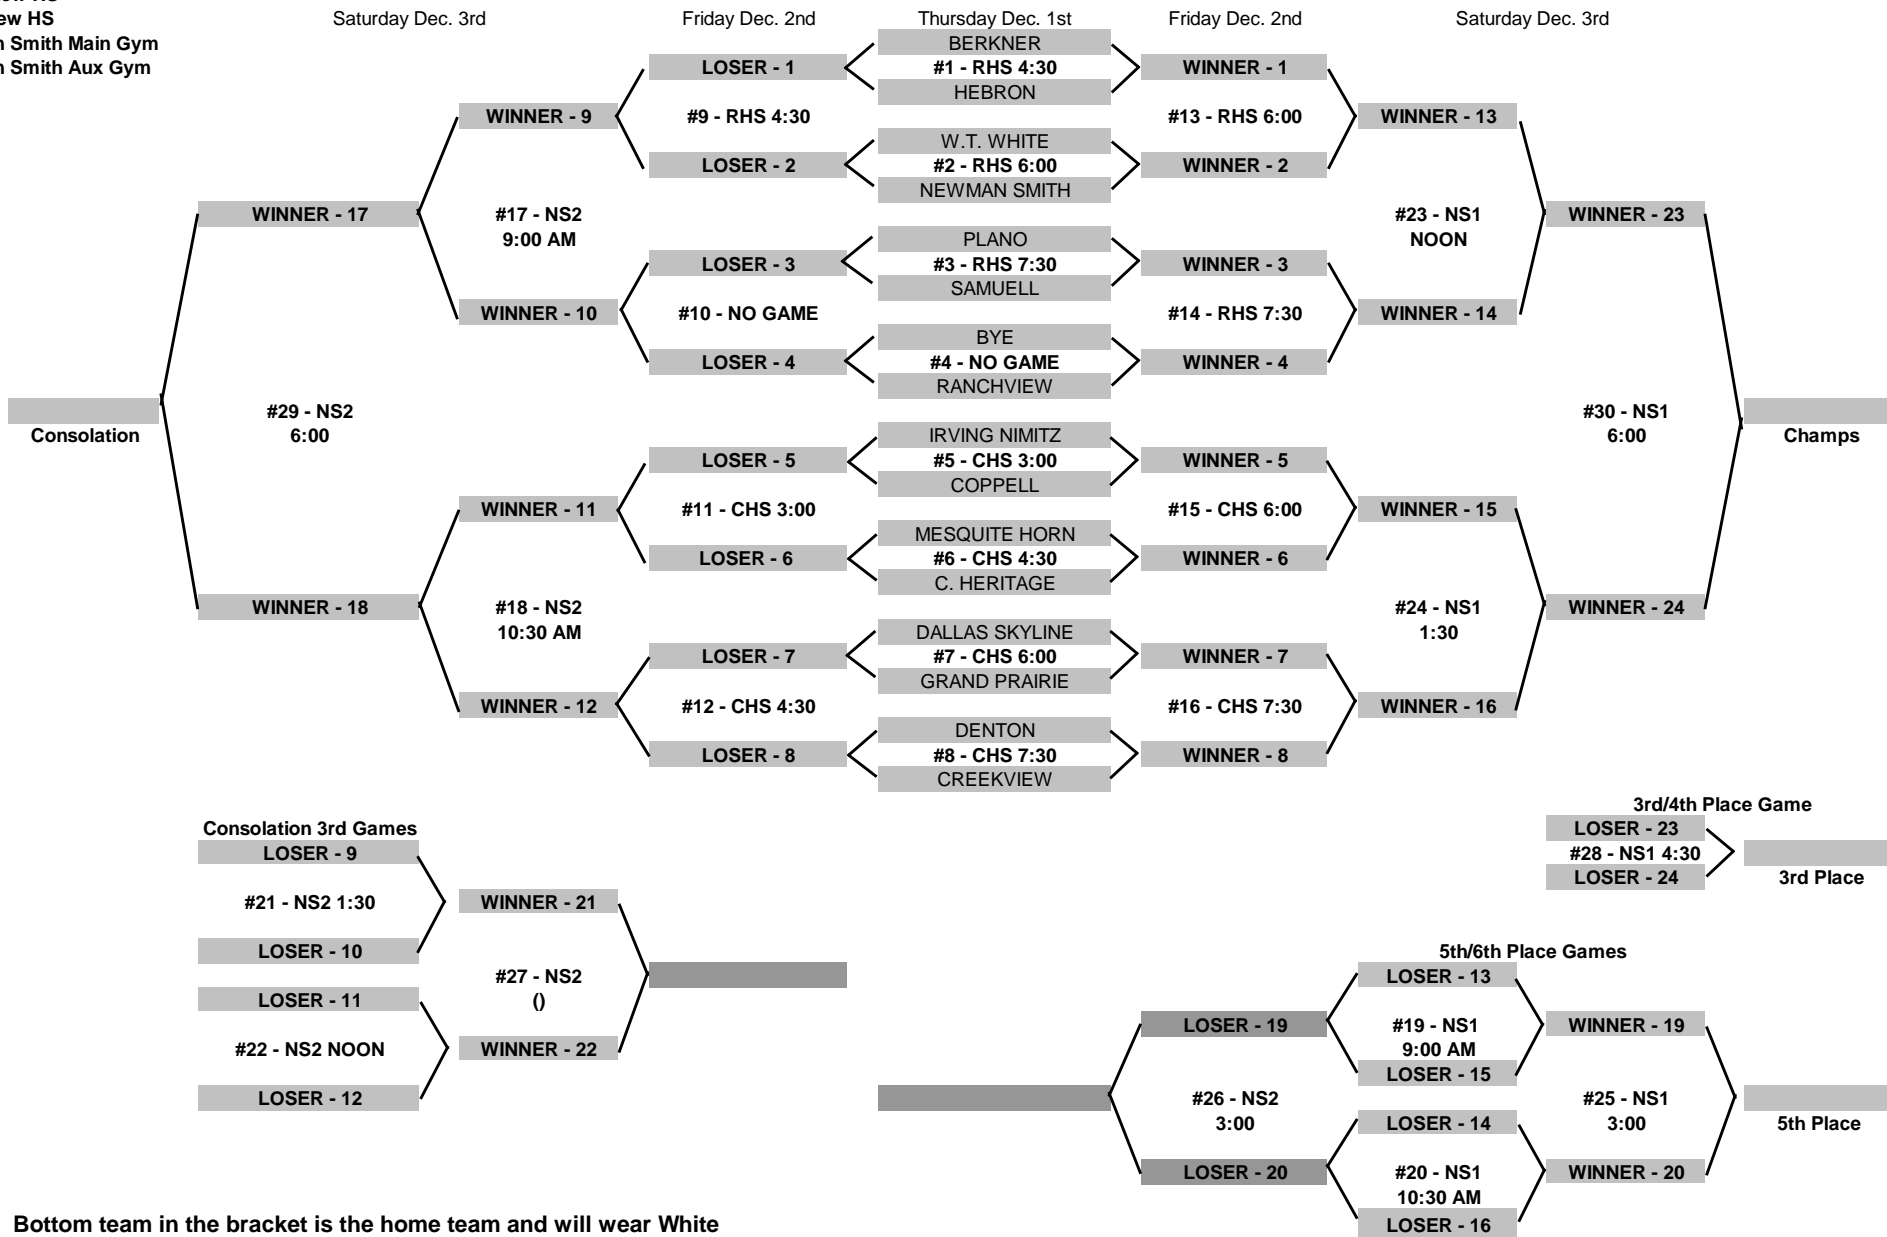

C-FB ISD Classic

December 1, 2, 3 2011

Gyms:
 RHS - Ranchview HS
 CHS - Creekview HS
 NS1 - Newman Smith Main Gym
 NS2 - Newman Smith Aux Gym

Tournament Brackets

Bottom team in the bracket is the home team and will wear White