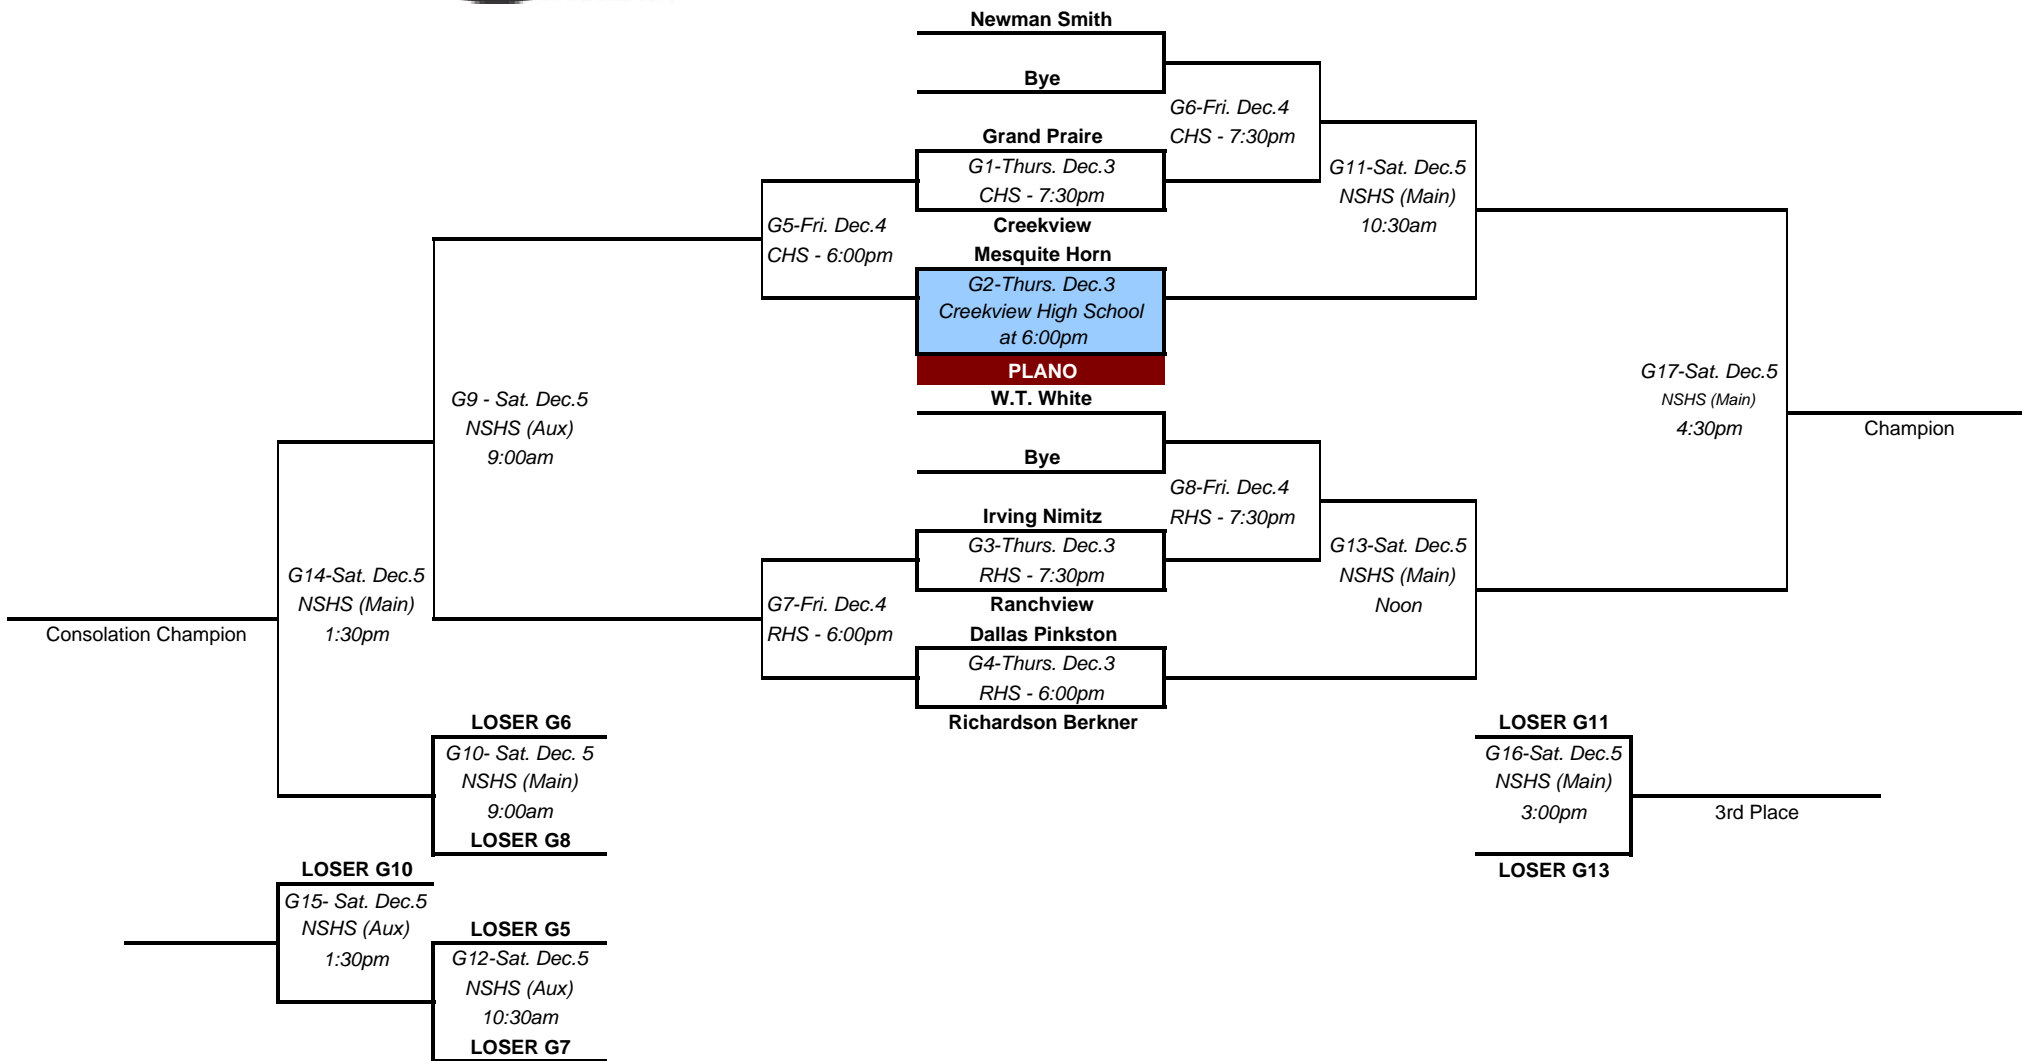

CFB CLASSIC 2009 VARSITY BASKETBALL TOURNAMENT

CHS - Creekview High School
 NSHS - Newman Smith High School
 RHS - Ranchview High School

Bottom team wears white